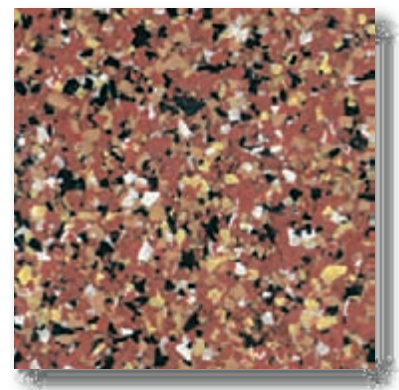

Macro Chip Color Blends

Burlywood

Deep Sky Blue

Mute Gray

Sandybrown

Golden Egg

Pure Granite

Micro Chip Color Blends

Midnite Moon

Navajo White

Crimson

Samples shown are only approximations and should not be used for specification purposes.